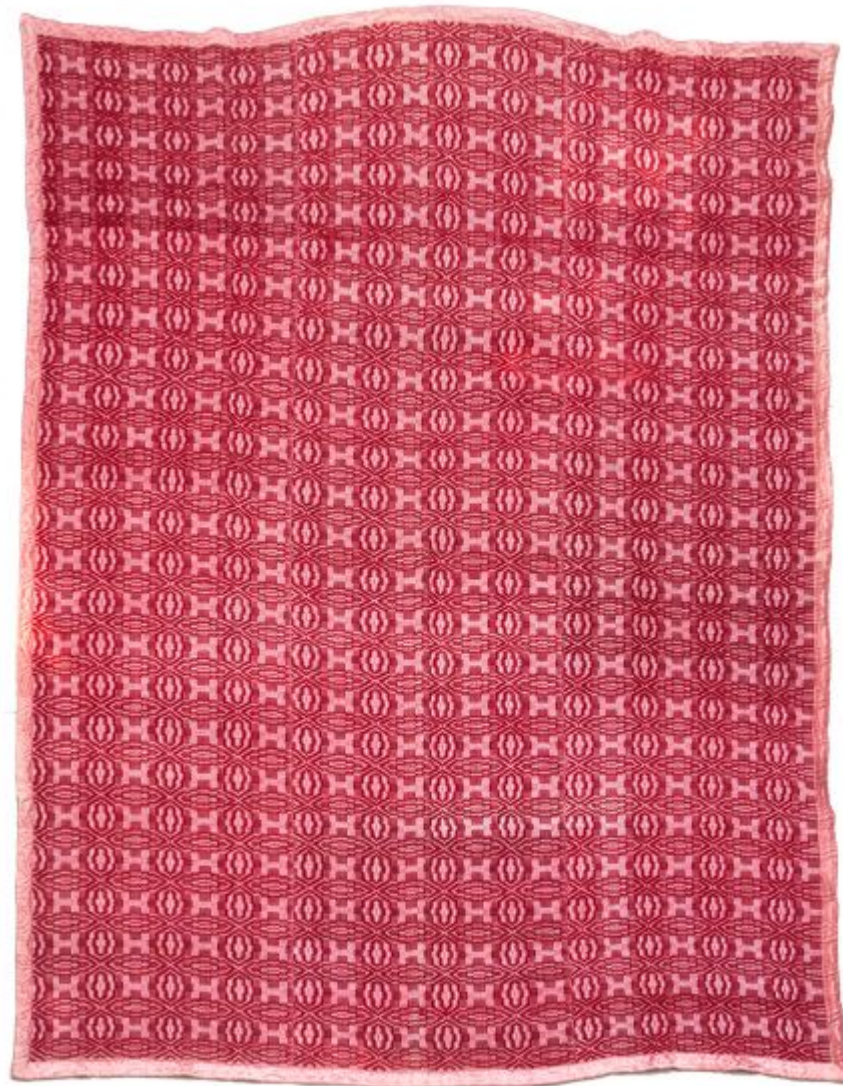

LauraLeatham.com

34 Newark Street, London E1 2AA

laura@lauraleatham.com

+44 (0)7710 326356

Karamelato Kourveta with Pink Satin Edges

Wool on cotton

Ref: T6735

Size(cms): 225 x 180