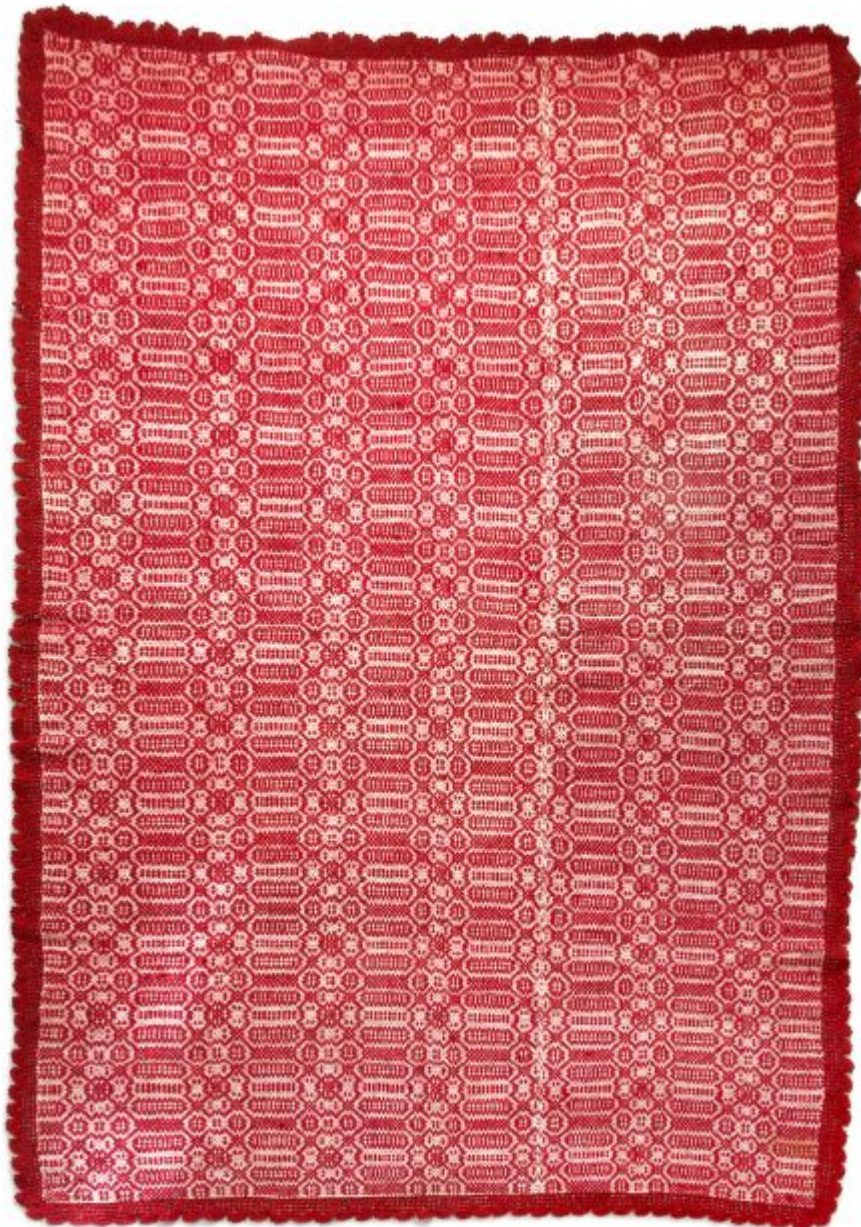

LauraLeatham.com

34 Newark Street, London E1 2AA

[laura@lauraleatham.com](mailto:laura@lauraleatham.com)

+44 (0)7710 326356

Karamelato throw, red with crochet edge

Wool and cotton

Ref: T4283

Size(cms): 213 x 126