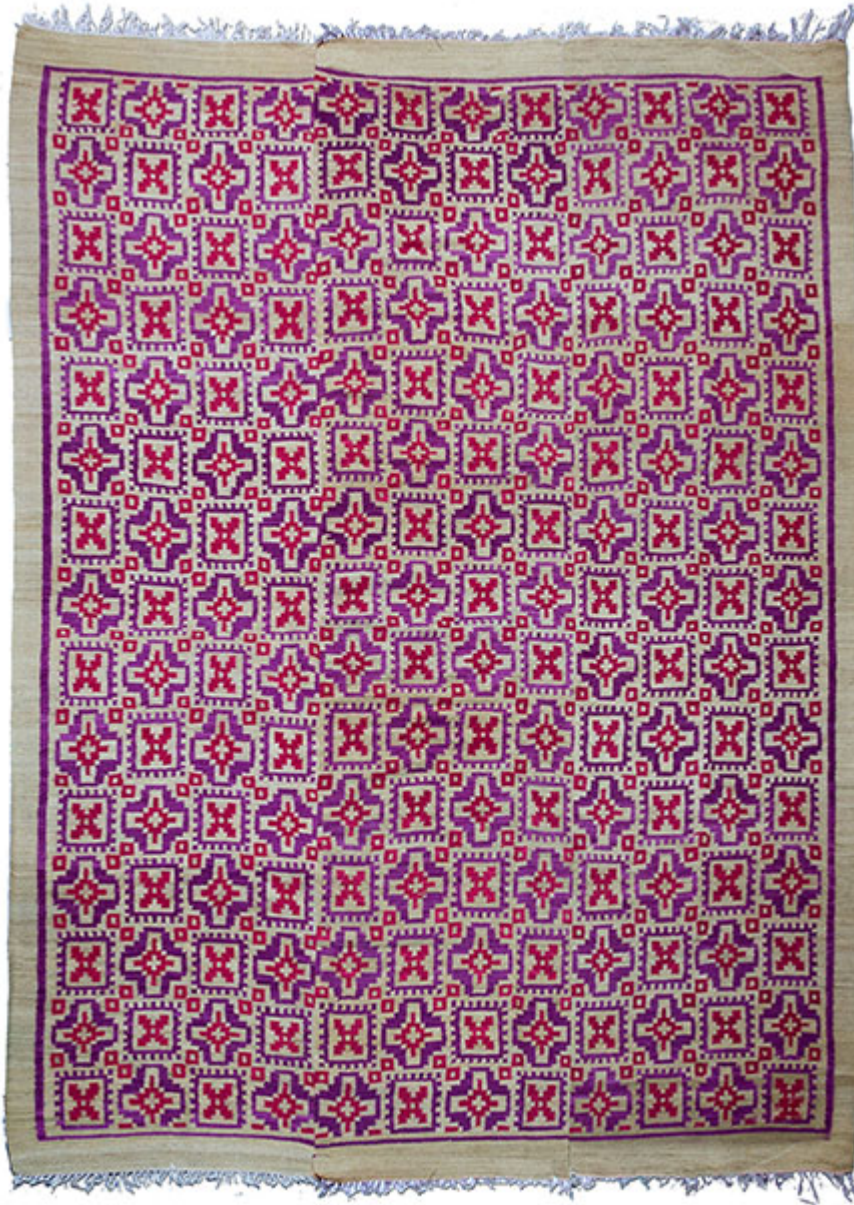

LauraLeatham.com

34 Newark Street, London E1 2AA

laura@lauraleatham.com

+44 (0)7710 326356

From Arachova, near Delphi

wool on cotton warp

Ref: R3330

Size(cms): 355 x 235