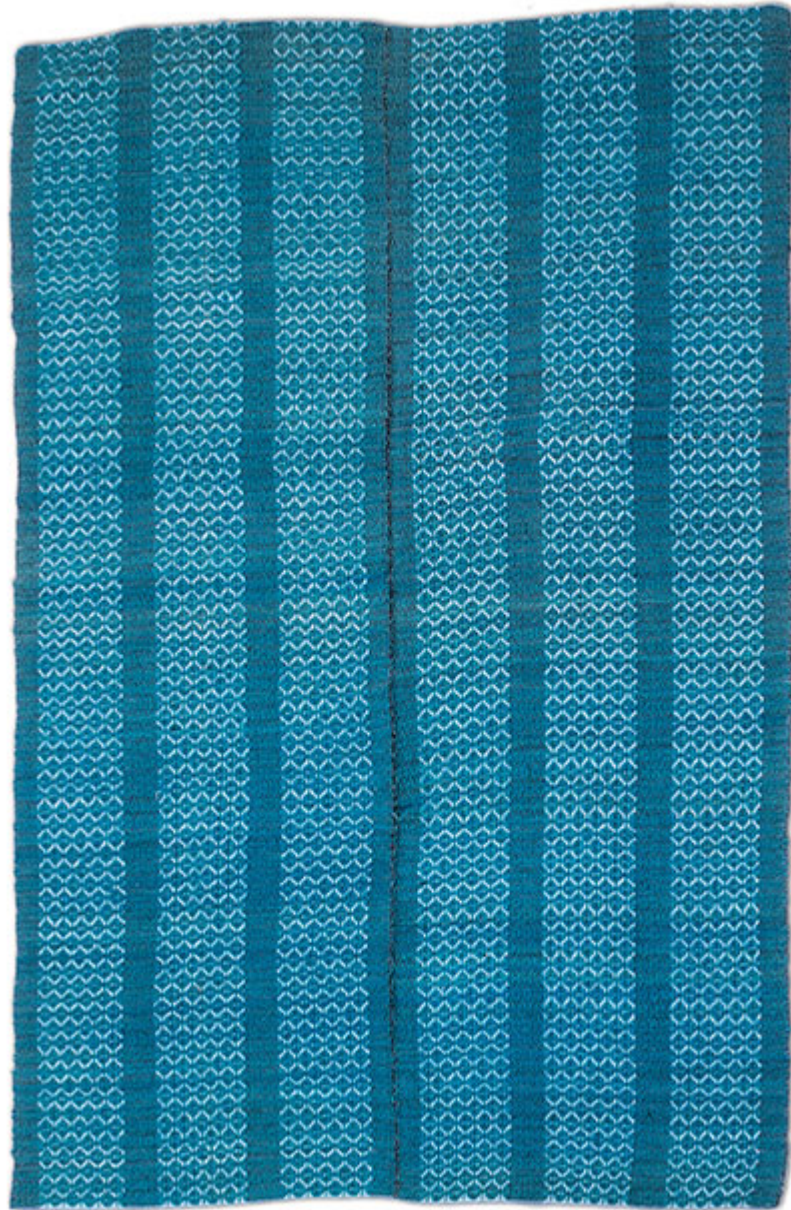

LauraLeatham.com

34 Newark Street, London E1 2AA

[laura@lauraleatham.com](mailto:laura@lauraleatham.com)

+44 (0)7710 326356

From Central Greece

Wool on cotton warp

Ref: R/T3405

Size(cms): 200 x 150