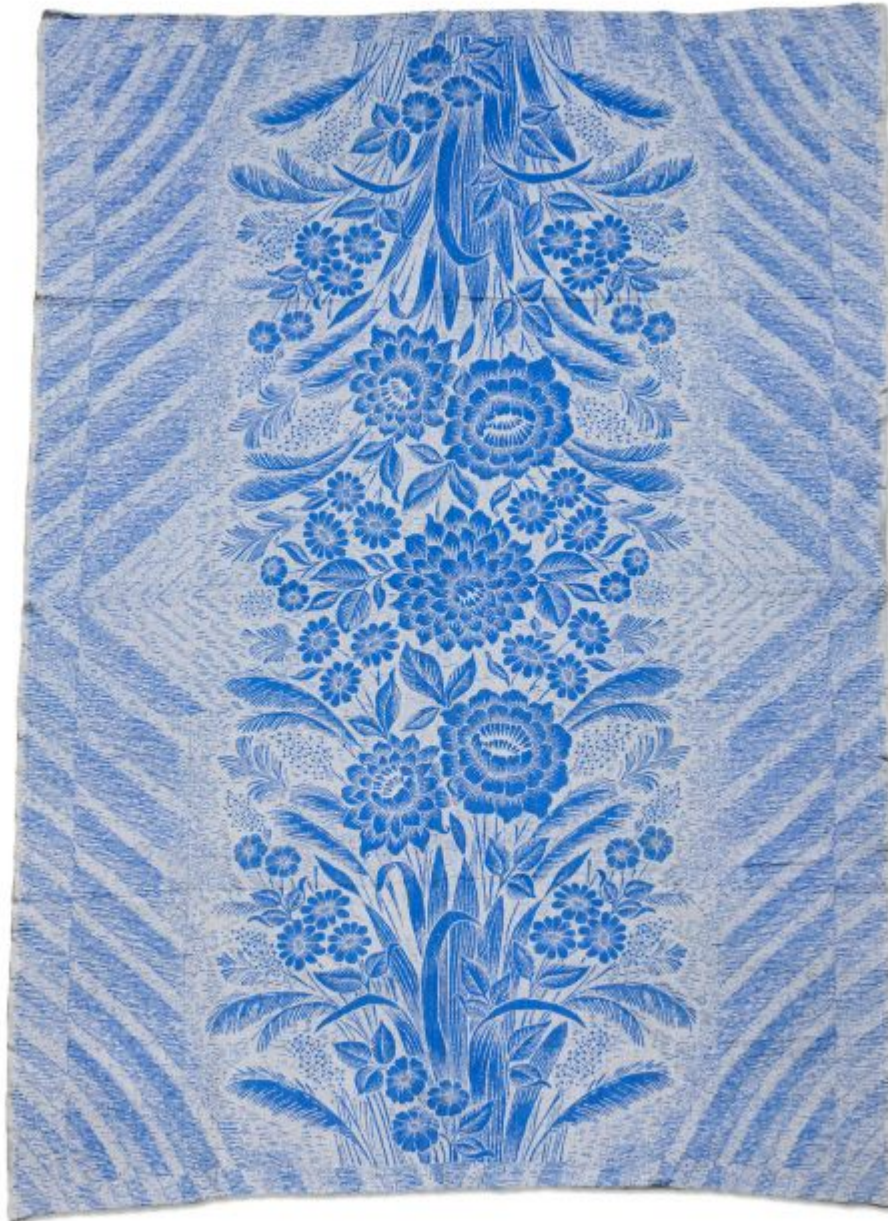

LauraLeatham.com

34 Newark Street, London E1 2AA

laura@lauraleatham.com

+44 (0)7710 326356

Reversible Tablecloth

Heavy Cotton

Ref: L6817

Size(cms): 203 x 104